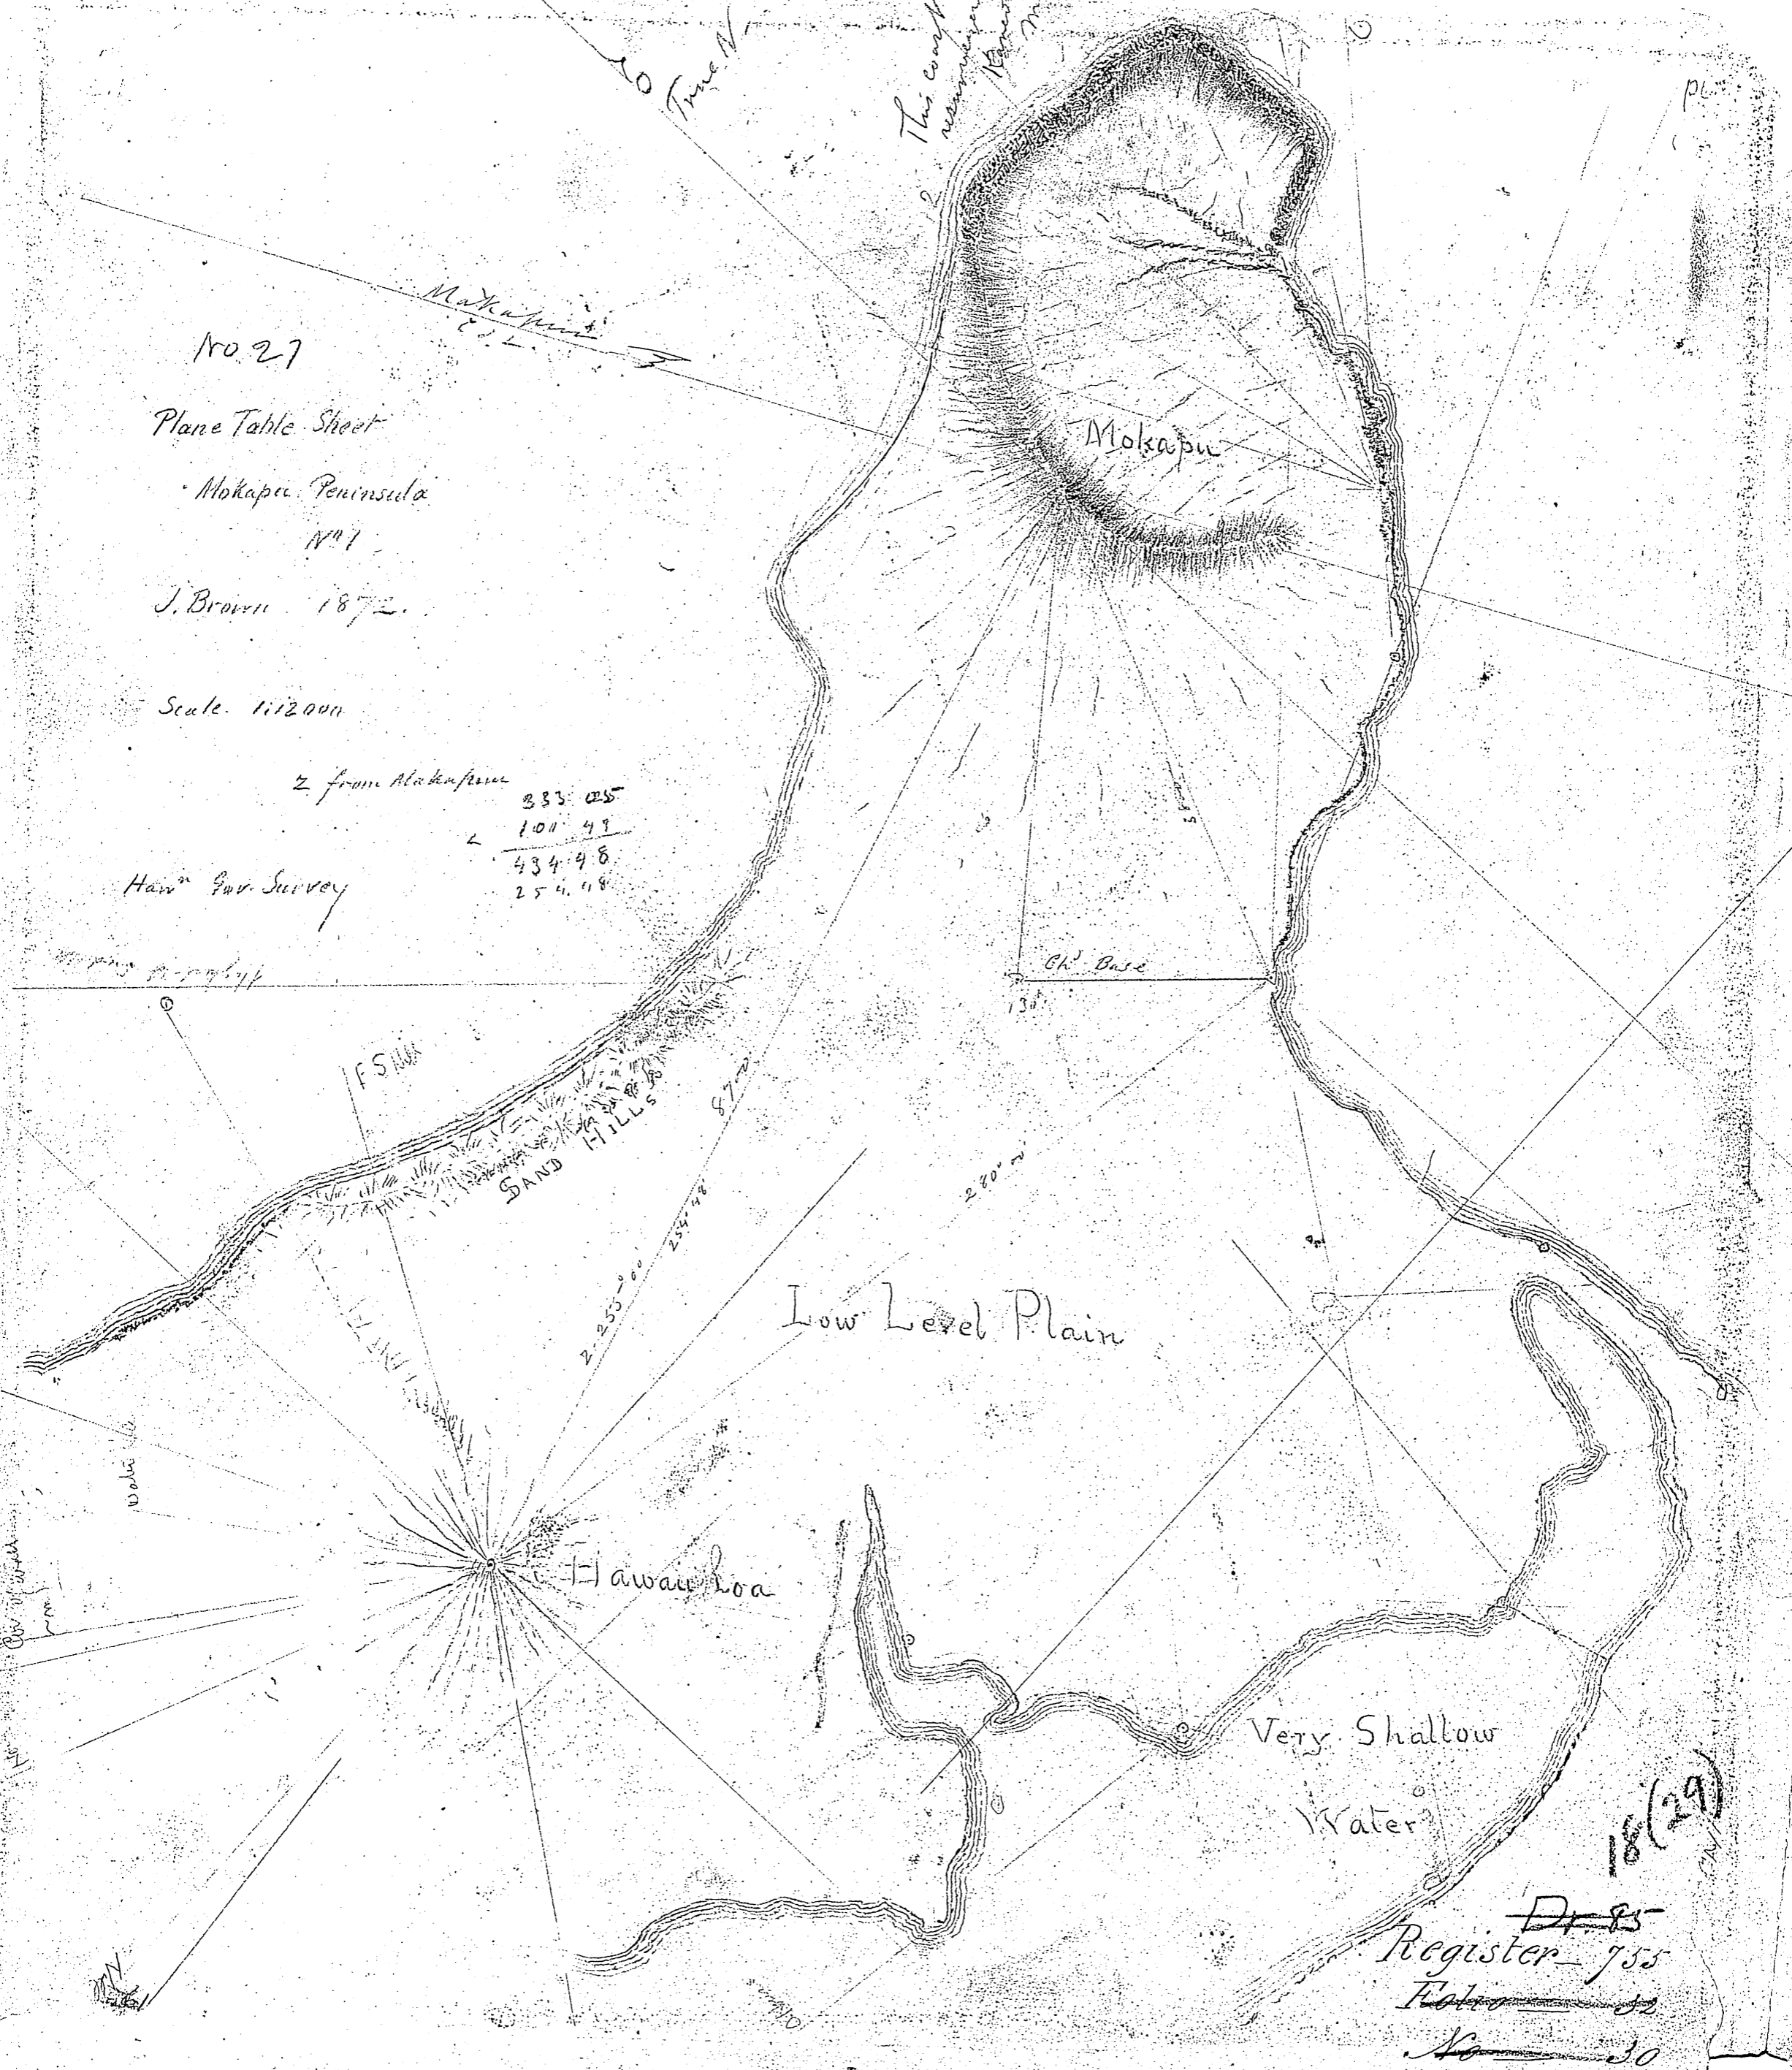

No. 27

Plane Table Sheet

Mokape Peninsula

No. 1

J. Brown 1872

Scale 1:12000

2 from Alakapua

|     |     |
|-----|-----|
| 383 | 055 |
| 101 | 49  |
| 434 | 48  |
| 254 | 18  |

Haw<sup>ai</sup> Gov. Survey

Low Level Plain

Very Shallow

Water

Hawai

FSM

SAND HILLS

Mokape

Ch. Base

This coast resembles Mokape Mo. No. 1

True N

Mokape

18(29)

Dr 85  
Register 755

No 30

Dr. 18(30)